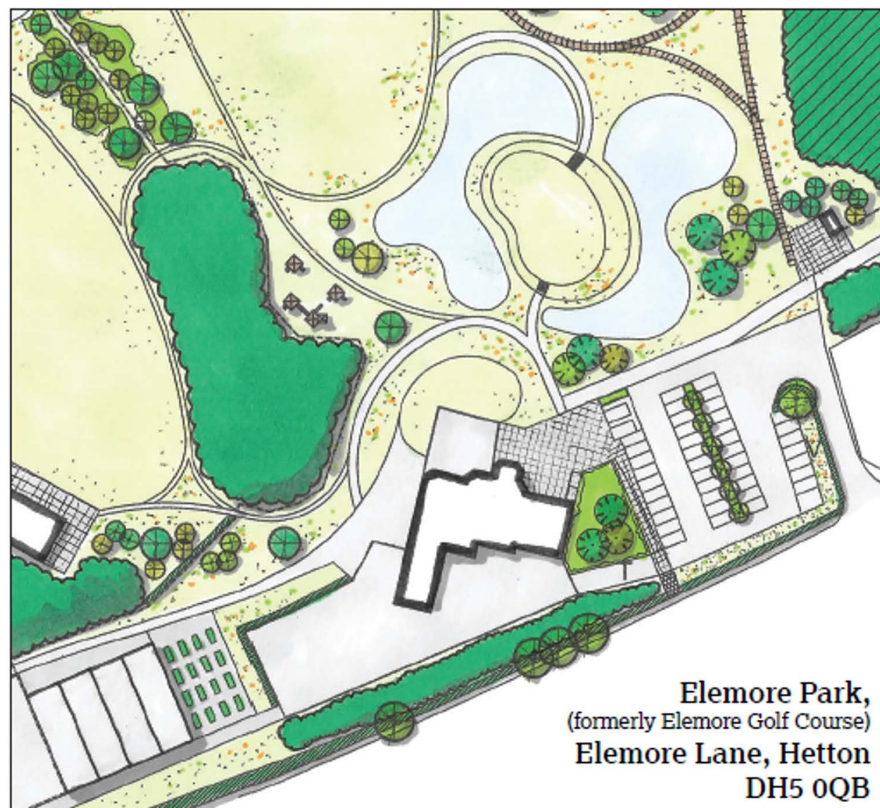

Elemore Park

Elemore Park Garden Centre and Coffee Shop

Opening Tuesday 11 April 2023

- Coffee shop providing full range of home baked cakes, pies and quiches
- Vegetarian and vegan options available
- Newly refurbished indoor space and outdoor patio area
- Meeting room available to hire
- Accessible Changing Places toilet/shower room, sensory room
- Garden centre selling plants, compost, pet care, bird care, pots, planters and more
- Order your summer hanging basket and planters

Opening times

Garden centre:

Monday to Saturday 9am to 4.30pm, Sunday 10am to 4pm

Coffee shop:

Monday to Saturday 9.30am to 4pm, Sunday 10am to 4pm

Elemore Park,
(formerly Elemore Golf Course)
Elemore Lane, Hetton
DH5 0QB