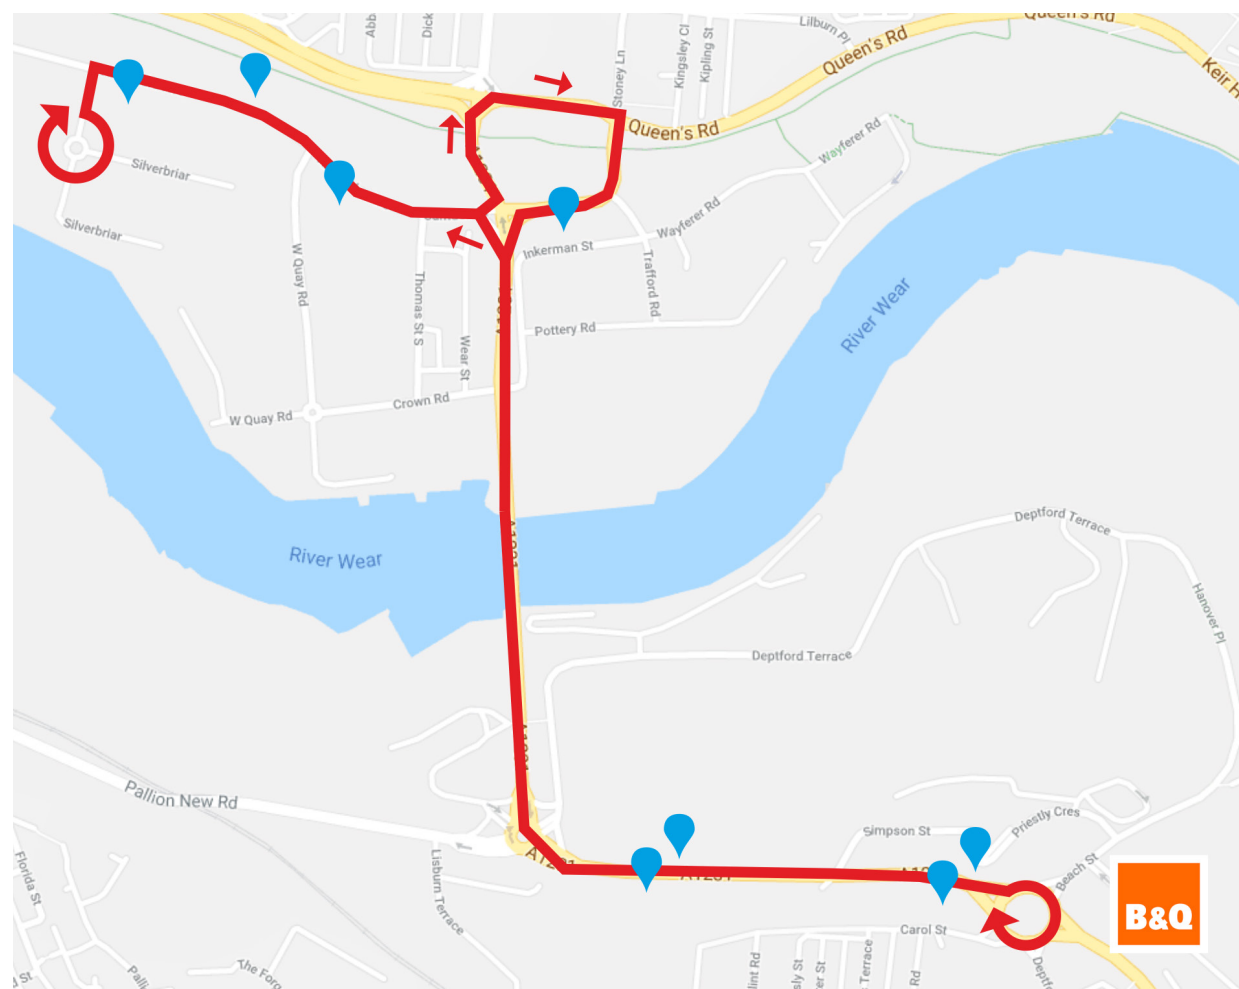

# Services 8 and 36 Timber Beach Road

**From 10 January 2018**  
for around 3 to 4 weeks

Services 8 and 36 will be unable to run via Timber Beach Road due to works, so they will divert via Colima Avenue and the A1231. A shuttle bus will also run every 20 minutes between 7am and 7pm, from Monday-Saturday each week.

## Shuttle bus route and bus stops

Map data ©2017 Google